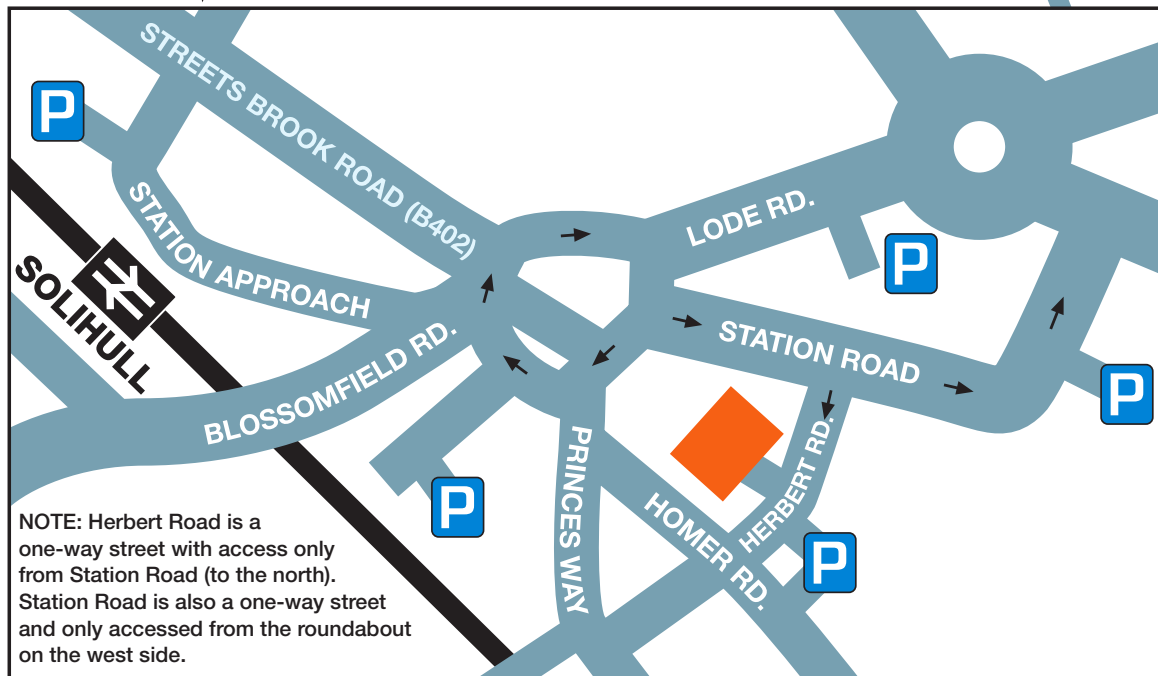

bright

directions

From M42

Exit the M42 at junction 5 and join the Solihull By-Pass (A41) North towards Solihull. Take the first exit and follow the By-Pass Link road to the roundabout. Turn right at the roundabout (2nd exit) onto the B4102. At the next roundabout turn left (1st exit) onto the B425 (Lode Lane). Follow signs for Solihull Town Centre until you come to a roundabout. Take the first left onto Station Road and then get into the right hand lane. When you come to the traffic lights, turn right onto Herbert Road. Just after the Coach House pub turn right into St Catherine's Court. Turn left towards the Disabled bays and our spaces are diagonal on the left hand side (spaces 4,5,6).